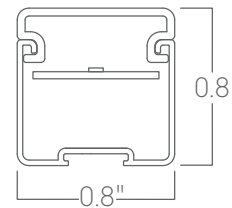

Slim is a very small profile architectural luminaire suitable for installation under-counter or in other confined spaces. An excellent hidden light source with accurate color rendering. R9>80, 90 CRI. Mounting accessories and prewired connectors are available.

Dimensions

Optics

24in - 3500K

Representative distribution and peak candela. For other options see order information or IES files [here](#).

Ordering Information

For each option group below specify one option. If you don't see your preferred option listed, contact us for [help](#).

1	Fixture ID	2	Length	3	Color Temperature	4	Finish	
SLIM		8	8.25 in	27	2700K/90 CRI	W	White	
		16	16.25 in	30	3000K/90 CRI			
		24	24.31 in	35	3500K/90 CRI			
		29	29.56 in	40	4000K/90 CRI			
		36	36.88 in					
		44	44.19 in					
5	Optics							
SD	Standard Diffuser							