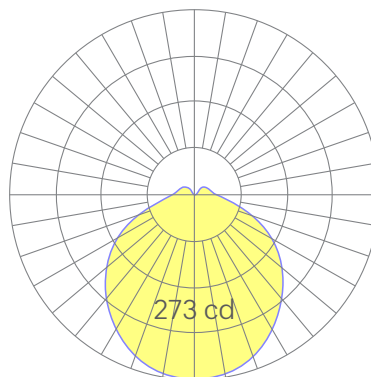

Slim is a very small profile architectural luminaire suitable for installation under-counter or in other confined spaces. An excellent hidden light source with accurate color rendering. R9>80, 90 CRI. Mounting accessories and prewired connectors are available.

Dimensions

Optics

24in - 3500K

Representative distribution and peak candela. For other options see order information or IES files [here](#).

Ordering Information

For each option group below specify one option. If you don't see your preferred option listed, contact us for [help](#).

1	Fixture ID	2	Length	3	Color Temperature	4	Finish	
SLIM		8	8.25 in	27	2700K/90 CRI	W	White	
		16	16.25 in	30	3000K/90 CRI			
		24	24.31 in	35	3500K/90 CRI			
		29	29.56 in	40	4000K/90 CRI			
		36	36.88 in					
		44	44.19 in					
5	Optics							
SD	Standard Diffuser							