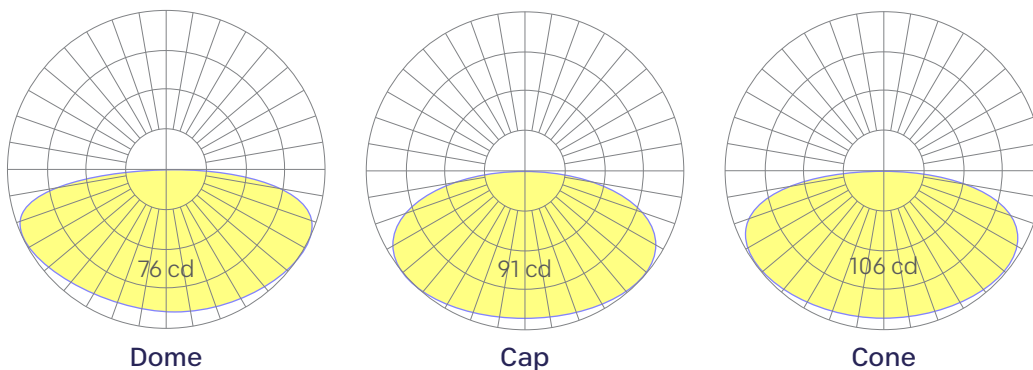

Dimensions

Optics

Representative distribution and peak candela. For other options see order information or IES files [here](#).

Ordering Information

For each option group below specify one option. If you don't see your preferred option listed, contact us for [help](#).

Performance

Shade ¹	Watts	Lumens
Dome	9	342
Cap	9	453
Cone	9	515

¹Based on Marble Grey or Grey interior. For darker colors, derate 20%. For 4000K multiply by 1.02; for 3000K, 0.98; for 2700K, 0.96.

Technical Information