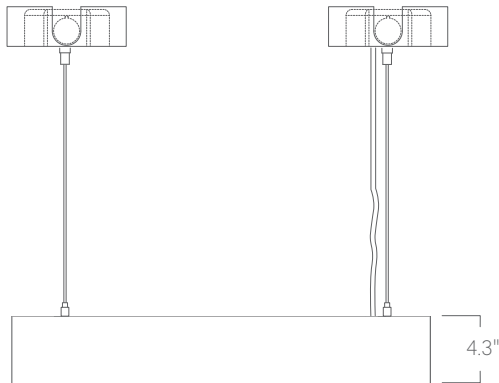

## Construction

Housings are extruded, recycled aluminum. Fixtures are available up to 4' nominal diameter

## Mounting Options

Custom mounting types and ceiling transitions available; consult factory.

**AC3.5 - Aircraft cable, 3.5" canopy**

**AC - Aircraft cable, 5" canopy**

**ACCC - Aircraft cable to Conduit Pipe Canopy**