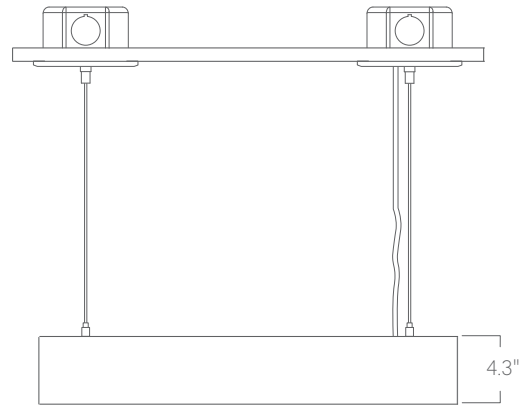

AC - Aircraft cable, 5" canopy