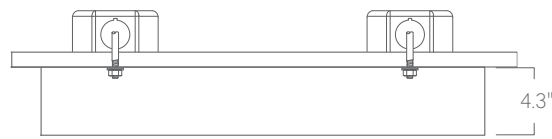

## Mounting Options

Custom mounting types and ceiling transitions available; consult factory.

**AC3.5 - Aircraft cable, 3.5" canopy**

**AC - Aircraft cable, 5" canopy**

**ACCC - Aircraft cable to Conduit Pipe Canopy**