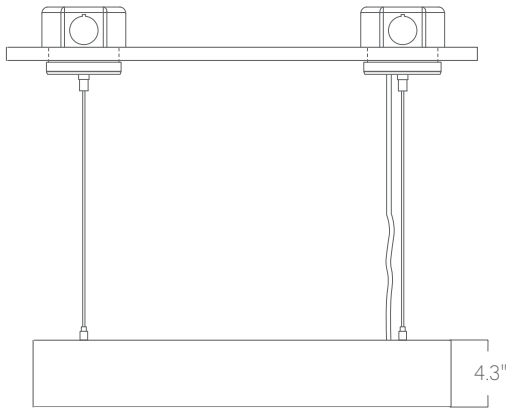

Lucie Circle direct

Mounting Options

Custom mounting types and ceiling transitions available; consult factory.

AC3.5 - Aircraft cable, 3.5" canopy