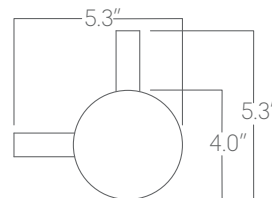

Performance

Output ¹	Watts	Lumens
Medium	12	1117
High	18	1593

¹Based on 6" tall fixture, WFL beam spread, 90 CRI, and 3500K luminaire using one driver. Custom outputs available. Please consult factory.
For 4000K multiply by 102; for 3000K, 0.98; for 2700K, 0.96.

Connect the Drops

Nu Drop Wide Direct

Sample Sketch

Please submit a sketch indicating shape of the pattern and length of the square conduit that will connect the drops (any length up to 8 feet). See example below.

Components

Single Connector

Straight Connector

90° Connector

"T" Connector

Two-Way 120° Connector

Three-Way 120° Connector

"X" Connector