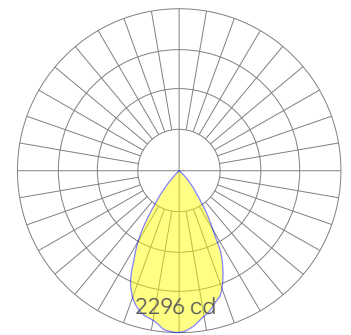

Dimensions

Spot

Medium

Flood

Wide Flood

Representative distribution and peak candela. For other options see order information or IES files [here](#).

Nu Drop Wide Direct

Ordering Information

For each option group below specify one option. If you don't see your preferred option listed, contact us for [help](#).

1	Fixture ID	2	Length	3	Color Temperature	4	Output
	NuDrop-W	8	8 inch nominal	27 30 35 40	2700K/90 CRI 3000K/90 CRI 3500K/90 CRI 4000K/90 CRI	LOW MED HIGH	Low output Medium output High output
5	Voltage	6	Driver	7	Finish	8	Mounting
	UNV Universal (120/277V)	DB	Standard 0-10V 1% dimming	BLK WHT GOLD SILVER	Black housing black fluted sleeve White housing black fluted sleeve Gold housing black fluted sleeve Silver housing black fluted sleeve	CP SM CTD-SM PS-X	Cable Pendant Surface Mount Connect the Drops: Surface Mount Pendant Stem (12", 18", 24", 36", 48")
9	Beam Spread	10	Circuit	11	Options		
	SP 17° Beam MED 25° Beam FL 41° Beam WFL 65° Beam	NA None EMPCK Emergency battery pack May require additional power feeds. EMCKT Emergency circuit May require additional power feeds	NA None HEX Hex Louver				

Performance

Output ¹	Watts	Lumens
Medium	12	1117
High	18	1593

¹Based on 6" tall fixture, WFL beam spread, 90 CRI, and 3500K luminaire using one driver. Custom outputs available. Please consult factory.
For 4000K multiply by 102; for 3000K, 0.98; for 2700K, 0.96.