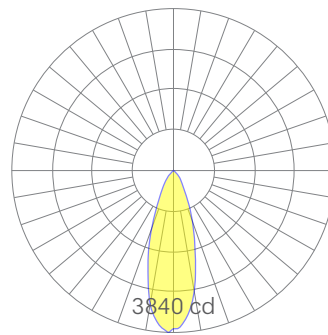

Nu Drop Wide Direct

Stylish accent lighting for surface-mounted or suspended applications. Four beam-spread options and four finish options.

Features

- Extruded, recycled, premium aluminum housing
- Integral dimmable driver
- Decorative fluted rubber sleeve
- Four beam-spread options
- Specifiable color temperature. CRI > 90, R9 >50
- 5 Year, 50,000 hour warranty, damp location rated

Dimensions

Spot

Medium

Flood

Wide Flood

Representative distribution and peak candela. For other options see order information or IES files [here](#).

Nu Drop Wide Direct

Ordering Information

For each option group below specify one option. If you don't see your preferred option listed, contact us for [help](#).

1	Fixture ID	2	Length	3	Color Temperature	4	Output
	NuDrop-W	8	8 inch nominal	27 30 35 40	2700K/90 CRI 3000K/90 CRI 3500K/90 CRI 4000K/90 CRI	LOW MED HIGH	Low output Medium output High output
5	Voltage	6	Driver	7	Finish	8	Mounting
	UNV Universal (120/277V)	DB	Standard 0-10V 1% dimming	BLK WHT GOLD SILVER	Black housing black fluted sleeve White housing black fluted sleeve Gold housing black fluted sleeve Silver housing black fluted sleeve	CP SM CTD-SM PS-X	Cable Pendant Surface Mount Connect the Drops: Surface Mount Pendant Stem (12", 18", 24", 36", 48")
9	Beam Spread	10	Circuit	11	Options		
	SP 17° Beam MED 25° Beam FL 41° Beam WFL 65° Beam	NA None EMPCK Emergency battery pack May require additional power feeds. EMCKT Emergency circuit May require additional power feeds	NA None HEX Hex Louver				

Performance

Output ¹	Watts	Lumens
Medium	12	1117
High	18	1593

¹Based on 6" tall fixture, WFL beam spread, 90 CRI, and 3500K luminaire using one driver. Custom outputs available. Please consult factory.
For 4000K multiply by 102; for 3000K, 0.98; for 2700K, 0.96.