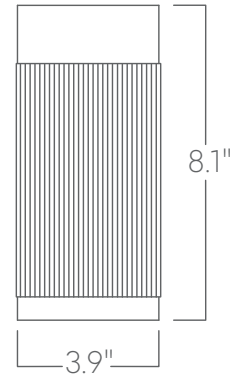

Nu Drop Wide Direct

Stylish accent lighting for surface-mounted or suspended applications. Four beam-spread options and four finish options.

Features

- Extruded, recycled, premium aluminum housing
- Integral dimmable driver
- Decorative fluted rubber sleeve
- Four beam-spread options
- Specifiable color temperature. CRI > 90, R9 >50
- 5 Year, 50,000 hour warranty, damp location rated

Dimensions

Spot

Medium

Flood

Wide Flood

Representative distribution and peak candela. For other options see order information or IES files [here](#).

Nu Drop Wide Direct

Ordering Information

For each option group below specify one option. If you don't see your preferred option listed, contact us for [help](#).

1	Fixture ID	2	Length	3	Color Temperature	4	Output
	NuDrop-W	8	8 inch nominal	27 30 35 40	2700K/90 CRI 3000K/90 CRI 3500K/90 CRI 4000K/90 CRI	LOW MED HIGH	Low output Medium output High output
5	Voltage	6	Driver	7	Finish	8	Mounting
	UNV Universal (120/277V)	DB	Standard 0-10V 1% dimming	BLK WHT GOLD SILVER	Black housing black fluted sleeve White housing black fluted sleeve Gold housing black fluted sleeve Silver housing black fluted sleeve	CP SM CTD-SM PS-X	Cable Pendant Surface Mount Connect the Drops: Surface Mount Pendant Stem (12", 18", 24", 36", 48")
9	Beam Spread	10	Circuit	11	Options		
	SP 17° Beam MED 25° Beam FL 41° Beam WFL 65° Beam	NA None EMPCK Emergency battery pack May require additional power feeds. EMCKT Emergency circuit May require additional power feeds	NA None HEX Hex Louver				

Performance

Output ¹	Watts	Lumens
Medium	12	1117
High	18	1593

¹Based on 6" tall fixture, WFL beam spread, 90 CRI, and 3500K luminaire using one driver. Custom outputs available. Please consult factory.
For 4000K multiply by 102; for 3000K, 0.98; for 2700K, 0.96.