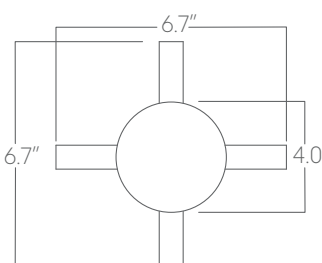

Performance

Output ¹	Watts	Lumens
Medium	12	1117
High	18	1593

¹Based on 6" tall fixture, WFL beam spread, 90 CRI, and 3500K luminaire using one driver. Custom outputs available. Please consult factory.
For 4000K multiply by 102; for 3000K, 0.98; for 2700K, 0.96.

Connect the Drops

Nu Drop Wide Direct

Sample Sketch

Please submit a sketch indicating shape of the pattern and length of the square conduit that will connect the drops (any length up to 8 feet). See example below.

Components

Single Connector

Straight Connector

90° Connector

"T" Connector

Two-Way 120° Connector

Three-Way 120° Connector

"X" Connector