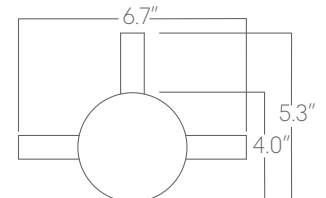

Performance

Output ¹	Watts	Lumens
Medium	12	1117
High	18	1593

¹Based on 6" tall fixture, WFL beam spread, 90 CRI, and 3500K luminaire using one driver. Custom outputs available. Please consult factory.
For 4000K multiply by 102; for 3000K, 0.98; for 2700K, 0.96.

Connect the Drops

Nu Drop Wide Direct

Sample Sketch

Please submit a sketch indicating shape of the pattern and length of the square conduit that will connect the drops (any length up to 8 feet). See example below.

Components

Single Connector

Straight Connector

90° Connector

"T" Connector

Two-Way 120° Connector

Three-Way 120° Connector

"X" Connector