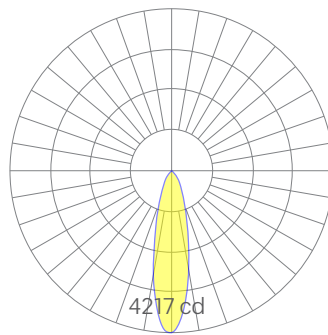

Nu Drop Wide Direct

Stylish accent lighting for surface-mounted or suspended applications. Four beam-spread options and four finish options.

Features

- Extruded, recycled, premium aluminum housing
- Integral dimmable driver
- Decorative fluted rubber sleeve
- Four beam-spread options
- Specifiable color temperature. CRI > 90, R9 >50
- 5 Year, 50,000 hour warranty, damp location rated

Dimensions

Spot

Medium

Flood

Wide Flood

Representative distribution and peak candela. For other options see order information or IES files [here](#).

Nu Drop Wide Direct

Ordering Information

For each option group below specify one option. If you don't see your preferred option listed, contact us for [help](#).

1	Fixture ID	2	Length	3	Color Temperature	4	Output
	NuDrop-W	8	8 inch nominal	27 30 35 40	2700K/90 CRI 3000K/90 CRI 3500K/90 CRI 4000K/90 CRI	LOW MED HIGH	Low output Medium output High output
5	Voltage	6	Driver	7	Finish	8	Mounting
	UNV Universal (120/277V)	DB	Standard 0-10V 1% dimming	BLK WHT GOLD SILVER	Black housing black fluted sleeve White housing black fluted sleeve Gold housing black fluted sleeve Silver housing black fluted sleeve	CP SM CTD-SM PS-X	Cable Pendant Surface Mount Connect the Drops: Surface Mount Pendant Stem (12", 18", 24", 36", 48")
9	Beam Spread	10	Circuit	11	Options		
	SP 17° Beam MED 25° Beam FL 41° Beam WFL 65° Beam	NA None EMPCK Emergency battery pack May require additional power feeds. EMCKT Emergency circuit May require additional power feeds	NA None HEX Hex Louver				

Performance

Output ¹	Watts	Lumens
Medium	12	1117
High	18	1593

¹Based on 6" tall fixture, WFL beam spread, 90 CRI, and 3500K luminaire using one driver. Custom outputs available. Please consult factory.
For 4000K multiply by 102; for 3000K, 0.98; for 2700K, 0.96.