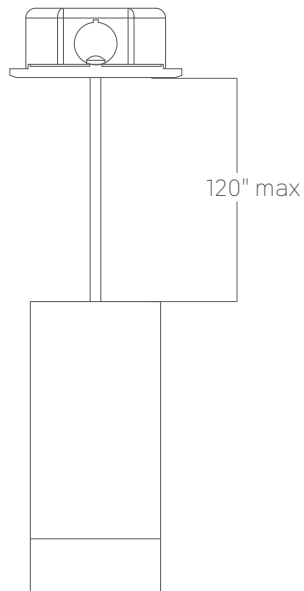

Performance

Output ¹	Watts	Lumens
Medium	12	1117
High	18	1593

¹Based on 6" tall fixture, WFL beam spread, 90 CRI, and 3500K luminaire using one driver. Custom outputs available. Please consult factory.
For 4000K multiply by 102; for 3000K, 0.98; for 2700K, 0.96.

Technical Information

click [here](#) or scan QR code

Wiring diagrams, PoE and sensor details

Nu Drop Wide Direct

Mounting Options

Cable Pendant

Pendant stem

Surface Mount

Connect the Drops

Nu Drop Wide Direct

Sample Sketch

Please submit a sketch indicating shape of the pattern and length of the square conduit that will connect the drops (any length up to 8 feet). See example below.

Components

Single Connector

Straight Connector

90° Connector

"T" Connector

Two-Way 120° Connector

Three-Way 120° Connector

"X" Connector