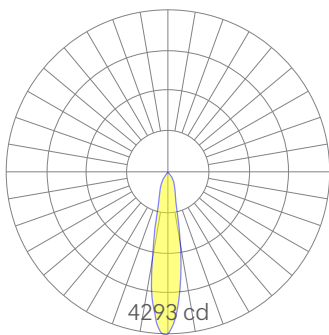

Nu Drop Wide Direct

Stylish accent lighting for surface-mounted or suspended applications. Four beam-spread options and four finish options.

Features

- Extruded, recycled, premium aluminum housing
- Integral dimmable driver
- Decorative fluted rubber sleeve
- Four beam-spread options
- Specifiable color temperature. CRI > 90, R9 >50
- 5 Year, 50,000 hour warranty, damp location rated

Dimensions

Spot

Medium

Flood

Wide Flood

Representative distribution and peak candela. For other options see order information or IES files [here](#).

Nu Drop Wide Direct

Ordering Information

Performance

Output ¹	Watts	Lumens
Medium	12	1117
High	18	1593

¹Based on 6" tall fixture, WFL beam spread, 90 CRI, and 3500K luminaire using one driver. Custom outputs available. Please consult factory.
For 4000K multiply by 102; for 3000K, 0.98; for 2700K, 0.96.