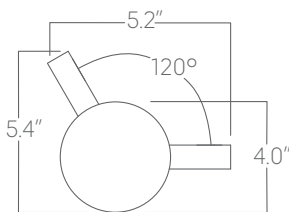

Performance

Output ¹	Watts	Lumens
Medium	12	1117
High	18	1593

¹Based on 6" tall fixture, WFL beam spread, 90 CRI, and 3500K luminaire using one driver. Custom outputs available. Please consult factory.
For 4000K multiply by 102; for 3000K, 0.98; for 2700K, 0.96.

Connect the Drops

Nu Drop Wide Direct

Sample Sketch

Please submit a sketch indicating shape of the pattern and length of the square conduit that will connect the drops (any length up to 8 feet). See example below.

Components

Single Connector

Straight Connector

90° Connector

"T" Connector

Two-Way 120° Connector

Three-Way 120° Connector

"X" Connector