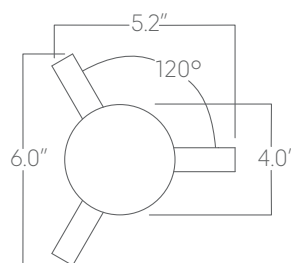

Performance

Output ¹	Watts	Lumens
Medium	12	1117
High	18	1593

¹Based on 6" tall fixture, WFL beam spread, 90 CRI, and 3500K luminaire using one driver. Custom outputs available. Please consult factory.
For 4000K multiply by 102; for 3000K, 0.98; for 2700K, 0.96.

Connect the Drops

Nu Drop Wide Direct

Sample Sketch

Please submit a sketch indicating shape of the pattern and length of the square conduit that will connect the drops (any length up to 8 feet). See example below.

Components

Single Connector

Straight Connector

90° Connector

"T" Connector

Two-Way 120° Connector

Three-Way 120° Connector

"X" Connector