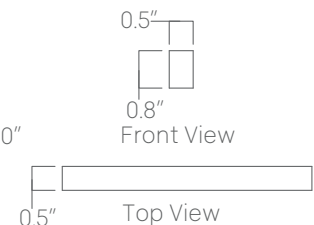

Performance

Output ¹	Watts	Lumens
Medium	12	1117
High	18	1593

¹Based on 6" tall fixture, WFL beam spread, 90 CRI, and 3500K luminaire using one driver. Custom outputs available. Please consult factory.
For 4000K multiply by 102; for 3000K, 0.98; for 2700K, 0.96.

Connect the Drops

Nu Drop Wide Direct

Sample Sketch

Please submit a sketch indicating shape of the pattern and length of the square conduit that will connect the drops (any length up to 8 feet). See example below.

Components

Single Connector

Straight Connector

90° Connector

"T" Connector

Two-Way 120° Connector

Three-Way 120° Connector

"X" Connector