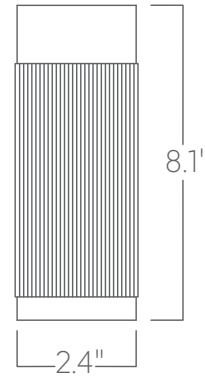

## Dimensions

Representative distribution and peak candela. For other options see order information or IES files [here](#).

## Performance

Output <sup>1</sup>	Watts	Lumens
Medium	12	1112
High	18	1547

<sup>1</sup>Based on 6" tall fixture, WFL beam spread, 90 CRI, and 3500K luminaire using one driver. Custom outputs available. Please consult factory.  
For 4000K multiply by 102; for 3000K, 0.98; for 2700K, 0.96.