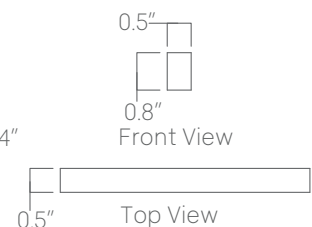

## Performance

Output <sup>1</sup>	Watts	Lumens
Medium	12	1112
High	18	1547

<sup>1</sup>Based on 6" tall fixture, WFL beam spread, 90 CRI, and 3500K luminaire using one driver. Custom outputs available. Please consult factory.  
For 4000K multiply by 102; for 3000K, 0.98; for 2700K, 0.96.

## Components

Single Connector

Straight Connector

90° Connector

"T" Connector

Two-Way 120° Connector

Three-Way 120° Connector

"X" Connector