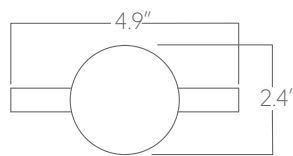

## Performance

Output <sup>1</sup>	Watts	Lumens
Medium	12	1112
High	18	1547

<sup>1</sup>Based on 6" tall fixture, WFL beam spread, 90 CRI, and 3500K luminaire using one driver. Custom outputs available. Please consult factory.  
For 4000K multiply by 102; for 3000K, 0.98; for 2700K, 0.96.

## Sample Sketch

Please submit a sketch indicating shape of the pattern and length of the square conduit that will connect the drops (any length up to 8 feet). See example below.

## Components

Single Connector

Straight Connector

90° Connector

"T" Connector

Two-Way 120° Connector

Three-Way 120° Connector

"X" Connector