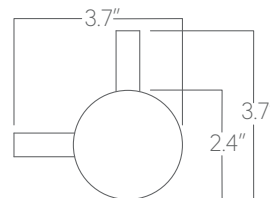

## Performance

Output <sup>1</sup>	Watts	Lumens
Medium	12	1112
High	18	1547

<sup>1</sup>Based on 6" tall fixture, WFL beam spread, 90 CRI, and 3500K luminaire using one driver. Custom outputs available. Please consult factory.  
For 4000K multiply by 102; for 3000K, 0.98; for 2700K, 0.96.

## Sample Sketch

Please submit a sketch indicating shape of the pattern and length of the square conduit that will connect the drops (any length up to 8 feet). See example below.

## Components

Single Connector

Straight Connector

90° Connector

"T" Connector

Two-Way 120° Connector

Three-Way 120° Connector

"X" Connector