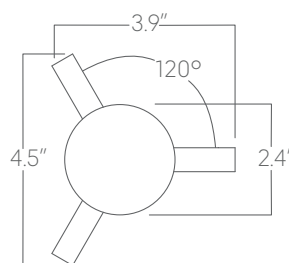

## Sample Sketch

Please submit a sketch indicating shape of the pattern and length of the square conduit that will connect the drops (any length up to 8 feet). See example below.

## Components

Single Connector

Straight Connector

90° Connector

"T" Connector

Two-Way 120° Connector

Three-Way 120° Connector

"X" Connector