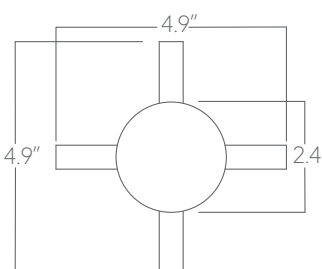

## Sample Sketch

Please submit a sketch indicating shape of the pattern and length of the square conduit that will connect the drops (any length up to 8 feet). See example below.

## Components

Single Connector

Straight Connector

90° Connector

"T" Connector

Two-Way 120° Connector

Three-Way 120° Connector

"X" Connector