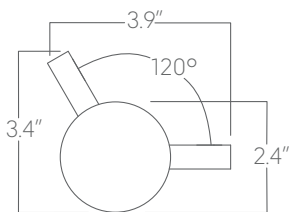

## Performance

Output <sup>1</sup>	Watts	Lumens
Medium	12	1112
High	18	1547

<sup>1</sup>Based on 6" tall fixture, WFL beam spread, 90 CRI, and 3500K luminaire using one driver. Custom outputs available. Please consult factory.  
For 4000K multiply by 102; for 3000K, 0.98; for 2700K, 0.96.

## Sample Sketch

Please submit a sketch indicating shape of the pattern and length of the square conduit that will connect the drops (any length up to 8 feet). See example below.

## Components

Single Connector

Straight Connector

90° Connector

"T" Connector

Two-Way 120° Connector

Three-Way 120° Connector

"X" Connector