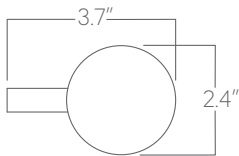

Components

Single Connector