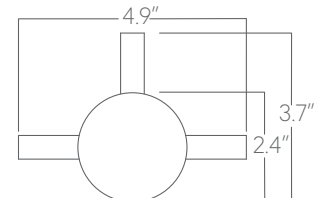

## Sample Sketch

Please submit a sketch indicating shape of the pattern and length of the square conduit that will connect the drops (any length up to 8 feet). See example below.

## Components

Single Connector

Straight Connector

90° Connector

"T" Connector

Two-Way 120° Connector

Three-Way 120° Connector

"X" Connector