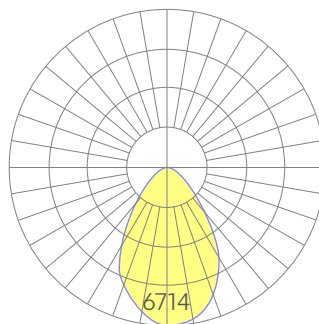

## Dimensions

Side View

Front View

## Optics

Medium

Representative distribution and peak candela. For other options see order information or IES files [here](#).