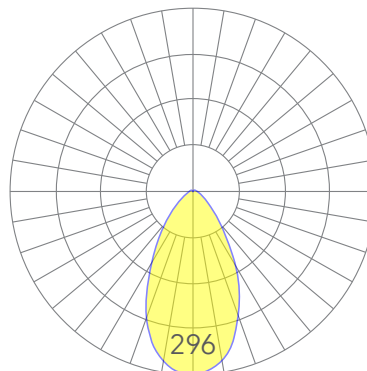

Orb module

Spherical module with 4" diameter, hangs directly beneath the track.

Features

- Magnetically held and easily repositioned on site
- Extruded, recycled, premium aluminum housing
- Specifiable color temperature. CRI > 90, R9 >50
- 5 Year, 50,000 hour warranty, damp location rated

Dimensions

Optics

Representative distribution and peak candela. For other options see order information or IES files [here](#).

Orb module

Ordering Information

- - -
 1 2 3 4

Example: MAG-ORB - 35 - MED - W