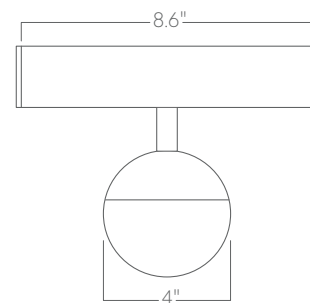

Orb module

Spherical module with 4" diameter, hangs directly beneath the track.

Features

- Magnetically held and easily repositioned on site
- Extruded, recycled, premium aluminum housing
- Specifiable color temperature. CRI > 90, R9 >50
- 5 Year, 50,000 hour warranty, damp location rated

Dimensions

Optics

Representative distribution and peak candela. For other options see order information or IES files [here](#).

Orb module

Ordering Information

- - -
 1 2 3 4

Example: MAG-ORB - 35 - MED - W