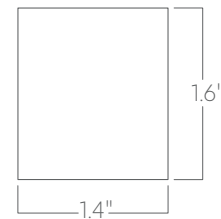

# Blank module

Blank module available in custom lengths intended to "fill-in" any open track.

## Features

- Magnetically held and easily repositioned on site
- Available in lengths up to 8'
- Extruded, recycled, premium aluminum housing
- 5 Year, 50,000 hour warranty

## Dimensions

Representative distribution and peak candela. For other options see order information or IES files [here](#).

## Ordering Information

-  -   
1                      2                      3

Example:                      MAG-BLANK - 2' - BLK

Fixture ID	1	Length	2	Finish	3
MAG-BLANK		<b>1</b> 1 ft <b>2</b> 2 ft <b>4</b> 4 ft <b>6</b> 6 ft <b>8</b> 8 ft <b>X</b> Specify length		<b>W</b> White <b>BLK</b> Black <b>SLV</b> Silver <b>CC</b> Custom Color	
		<small>*Custom lengths up to 8' with precision that may be specified to the nearest 1/8".</small>		<small>*Custom Color. See finish options <a href="#">here</a>.</small>	