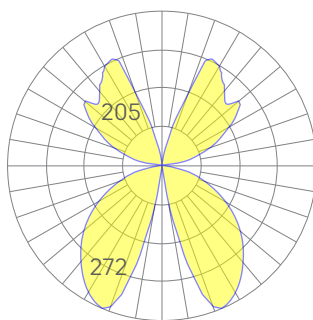

Our Performance Decorative luminaires offer a variety of decorative forms and sizes suitable for any modern space.

Features

- Power Over Wire system eliminates power cord
- Bidirectional light distribution
- Extruded, rolled, welded recycled aluminum
- Specifiable color temperature. CRI > 90, R9 >50
- Specifiable dimmable drivers or PoE
- Custom colors and wood finishes finishes available
- 5 Year, 50,000 hour warranty, damp location rated
- WELL Building Standard compatible [learn more](#)

Dimensions

Optics

low

medium

high

Representative distribution and peak candela. For other options see order information or IES files [here](#).

Ordering Information

Example: OVALO - 8 - 35 - MED - UNV - DB - W - ACP-H - SD - CCS - DAYCKT - NA