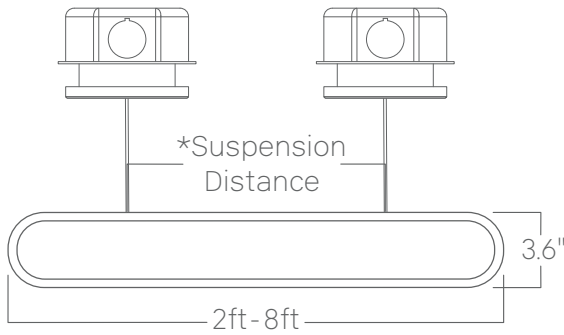

Weight

2 lbs per foot

Optics

Laser cut acrylic lenses provide excellent diffusion, high transmission, and no LED imaging.

Construction

Welded, rolled, extruded recycled aluminum.

Finishes

All luminaires are finished in high quality polyester powder coating.

Our standard color is white. Any RAL color may be specified.

Mounting

Power over aircraft cable - horizontal mount

3.5" canopy

5" canopy

- *Suspension distance for horizontal mounting,
 2ft - 23.3"
 3ft - 34.9"
 4ft - 46.4"
 6ft - 69.2"
 8ft - 92.0"