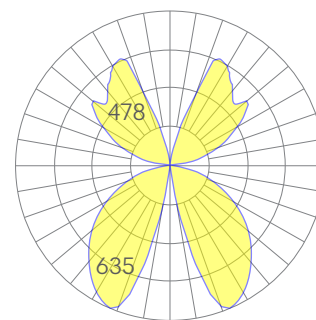

Dimensions

Optics

low

medium

high

Representative distribution and peak candela. For other options see order information or IES files [here](#).

Ordering Information

Example: OVALO - 8 - 35 - MED - UNV - DB - W - ACP-H - SD - CCS - DAYCKT - NA