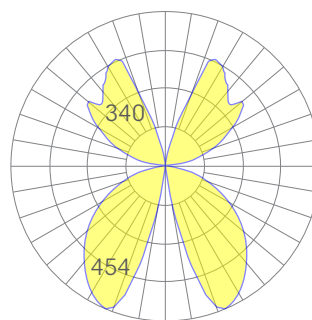

Dimensions

Optics

low

medium

high

Representative distribution and peak candela. For other options see order information or IES files [here](#).

Ordering Information

Example: OVALO - 8 - 35 - MED - UNV - DB - W - ACP-H - SD - CCS - DAYCKT - NA