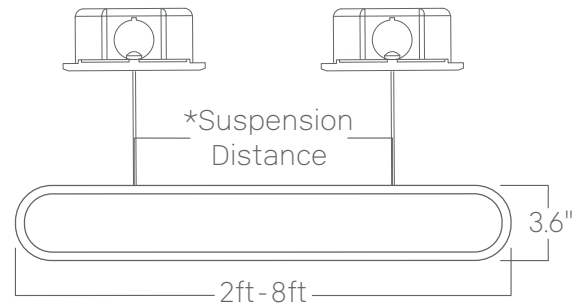

Weight

2 lbs per foot

Optics

Laser cut acrylic lenses provide excellent diffusion, high transmission, and no LED imaging.

Construction

Welded, rolled, extruded recycled aluminum.

Finishes

All luminaires are finished in high quality polyester powder coating.

Our standard color is white. Any RAL color may be specified.

Mounting

Power over aircraft cable - horizontal mount

3.5" canopy

5" canopy

- *Suspension distance for horizontal mounting,
 2ft - 23.3"
 3ft - 34.9"
 4ft - 46.4"
 6ft - 69.2"
 8ft - 92.0"