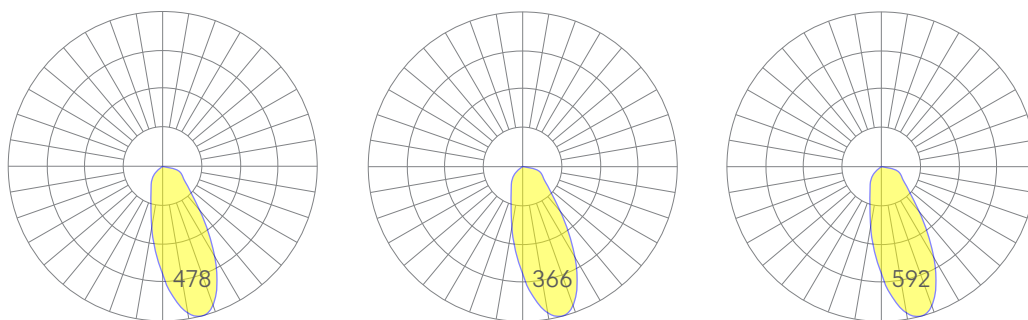

Optics

Representative distribution and peak candela. For other options see order information or IES files [here](#).