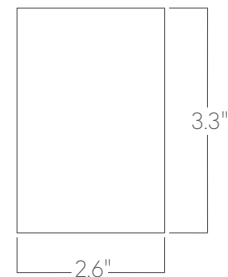

## Features

- 482 CBCP
- Optimized for 1:1 spacing (ie-30" from wall, 30" on center)
- 8" in length
- Extruded, recycled, premium aluminum housing
- Aluminum core LED boards, specifiable optics
- Specifiable color temperature. CRI > 90, R9 >50
- 5 Year, 50,000 hour warranty, damp location rated

## Dimensions

## Performance

Output <sup>1</sup>	Watts	Lumens
Low	9	324
Medium	12	420
High	16.75	524

Based on 'SP' beam spread, 90 CRI, 3500K luminaire using one driver.

<sup>1</sup>For 4000k, multiply by 1.05; for 3000k, 0.96; for 2700k, 0.92.