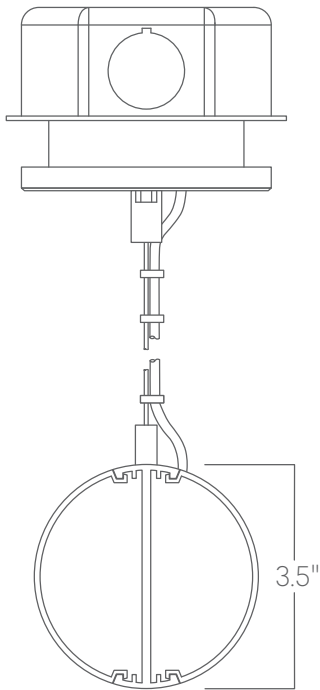

Construction

Housings are extruded premium, recycled aluminum. Individual fixtures are available up to 8' long and may be specified as nominal or precision lengths.

Joined Runs

Runs of any length may be specified and are comprised of multiple, factory-engineered, joined sections.

Mounting Options

**Aircraft cable
3.5" canopy**

**Aircraft cable
5" canopy**

**Aircraft cable
Conduit canopy
with knockouts**