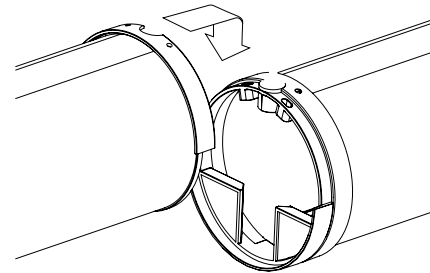

Construction

Housings are extruded premium, recycled aluminum. Individual fixtures are available up to 8' long and may be specified as nominal or precision lengths.

Joined Runs

Runs of any length may be specified and are comprised of multiple, factory-engineered, joined sections.