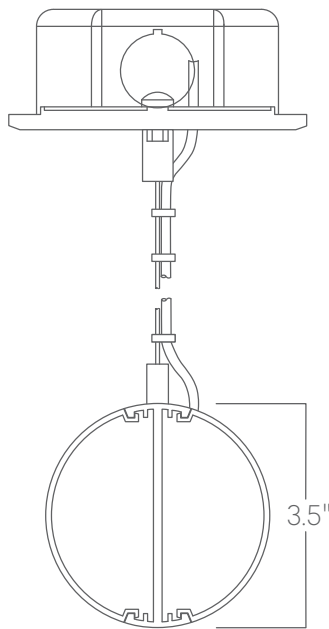

Construction

Housings are extruded premium, recycled aluminum. Individual fixtures are available up to 8' long and may be specified as nominal or precision lengths.

Joined Runs

Runs of any length may be specified and are comprised of multiple, factory-engineered, joined sections.

Mounting Options

**Aircraft cable
3.5" canopy**

**Aircraft cable
5" canopy**

**Aircraft cable
Conduit canopy
with knockouts**