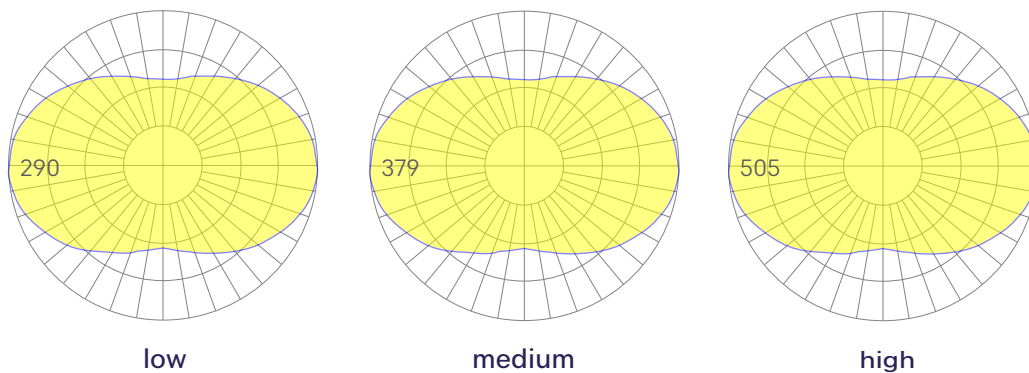

Full Round

Our linear architectural luminaires offer a wide range of profiles and mounting options. Custom lengths are tailored to suit any modern space.

Features

- Extruded, recycled aluminum housing
- Aluminum core LED boards, specifiable optics
- Specifiable color temperature. CRI > 90, R9 >50
- Custom lengths and finishes available
- Specifiable dimmable drivers or PoE
- 5 Year, 50,000 hour warranty, damp location rated
- WELL Building Standard compatible [learn more](#)

Dimensions

Optics

Representative distribution and peak candela. For other options see order information or IES files [here](#).

Ordering Information

Example: FLRD - 8 - 35 - MED - UNV - DB - W - AC - SD - CCS - DAYCKT - NA

Performance

| Output ¹ | Watts/ft | Lumens/ft |
|---------------------|----------|-----------|
| Low | 6 | 524 |
| Medium | 8 | 684 |
| High | 10 | 912 |

¹Based on a typically configured 90 CRI, 3500K luminaire using one driver.