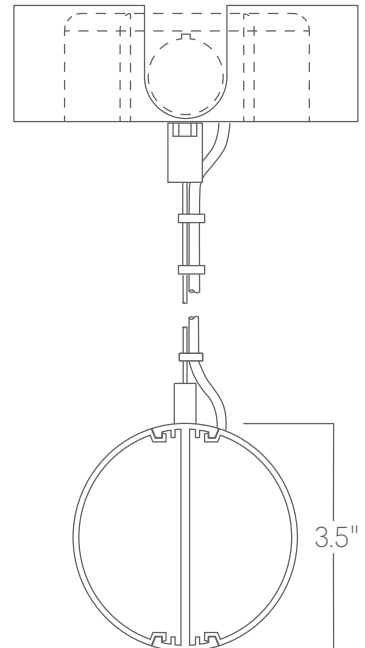

Construction

Housings are extruded premium, recycled aluminum. Individual fixtures are available up to 8' long and may be specified as nominal or precision lengths.

Joined Runs

Runs of any length may be specified and are comprised of multiple, factory-engineered, joined sections.

Mounting Options

**Aircraft cable
3.5" canopy**

**Aircraft cable
5" canopy**

**Aircraft cable
Conduit canopy
with knockouts**