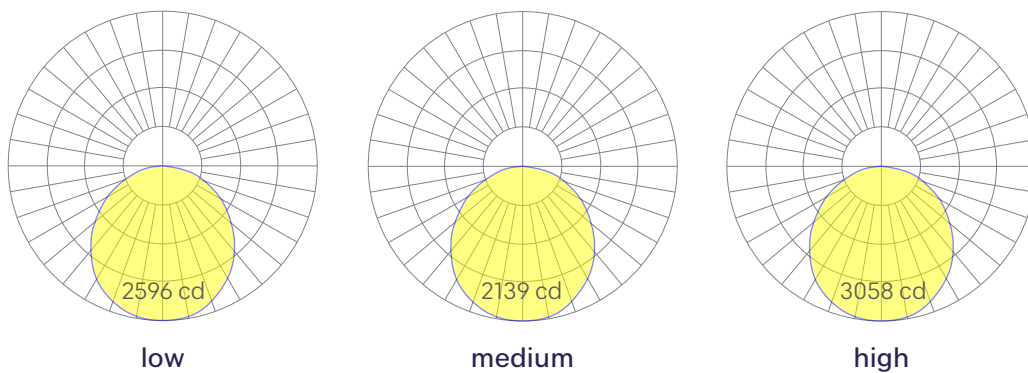

Optics

Representative distribution and peak candela. For other options see order information or IES files [here](#).