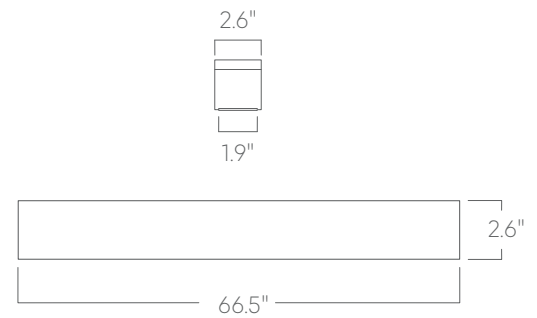

# Ring 6ft direct

Our Performance Decorative luminaires offer a variety of decorative forms and sizes suitable for any modern space.

## Dimensions