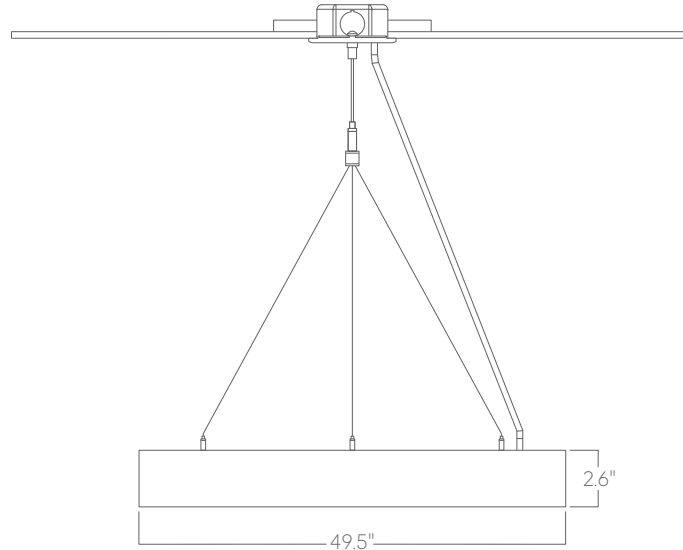

Ring 5ft direct

Mounting Options

Custom mounting types and ceiling transitions available; consult factory.

Aircraft cable