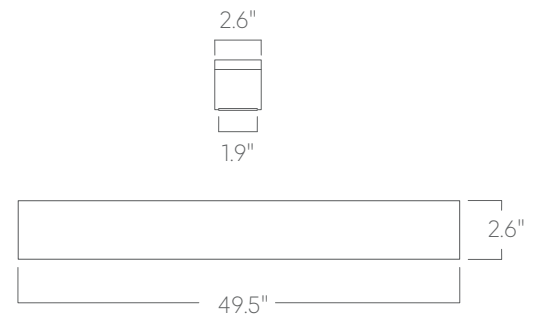

Ring 5ft direct

Our Performance Decorative luminaires offer a variety of decorative forms and sizes suitable for any modern space.

Features

- Rolled extruded aluminum
- Specifiable color temperature. CRI > 90, R9 >50
- Specifiable dimmable drivers or PoE
- Custom colors and wood finishes available
- 5 Year, 50,000 hour warranty, damp location rated
- WELL Building Standard compatible [learn more](#)

Dimensions

Optics

Representative distribution and peak candela. For other options see order information or IES files [here](#).

Ring 5ft direct

Ordering Information

For each option group below specify one option. If you don't see your preferred option listed, contact us for [help](#).