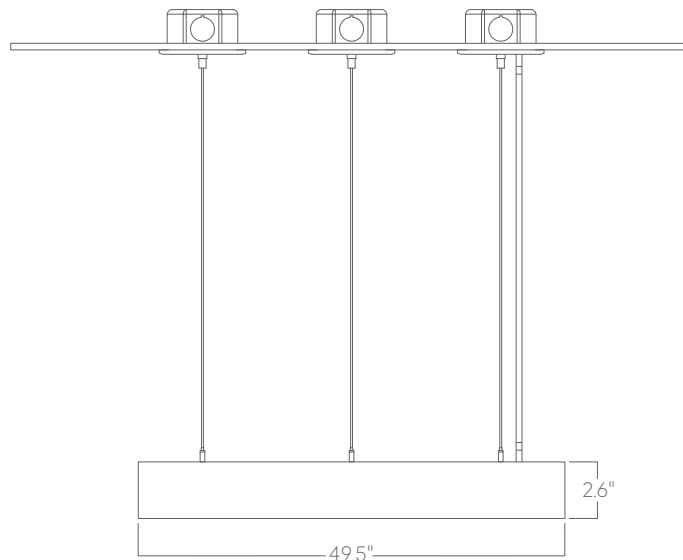

Ring 5ft direct

Mounting Options

Custom mounting types and ceiling transitions available; consult factory.

Aircraft cable

Aircraft cable (Individual susp. points)

Please consult factory shop drawings for suspension points. To prevent damage to fixtures, factory designated suspension points must not be field altered.