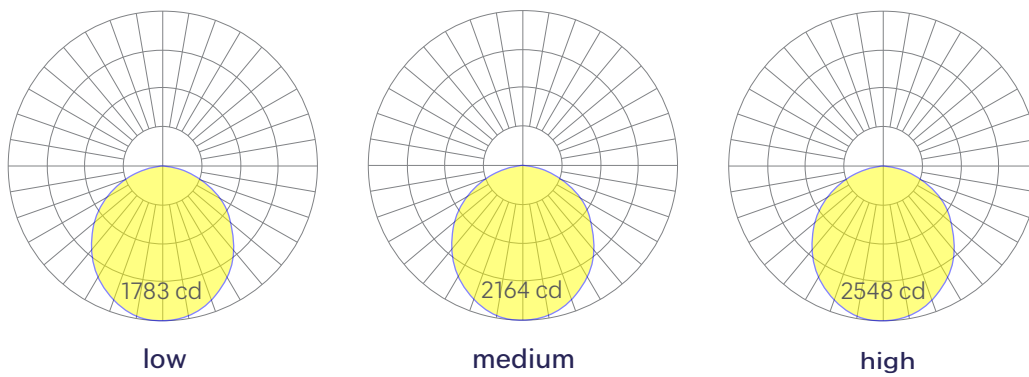

Ring 5ft direct

Our Performance Decorative luminaires offer a variety of decorative forms and sizes suitable for any modern space.

Features

- Rolled extruded aluminum
- Specifiable color temperature. CRI > 90, R9 >50
- Specifiable dimmable drivers or PoE
- Custom colors and wood finishes available
- 5 Year, 50,000 hour warranty, damp location rated
- WELL Building Standard compatible [learn more](#)

Dimensions

Optics

Representative distribution and peak candela. For other options see order information or IES files [here](#).

Ring 5ft direct

Ordering Information

For each option group below specify one option. If you don't see your preferred option listed, contact us for [help](#).