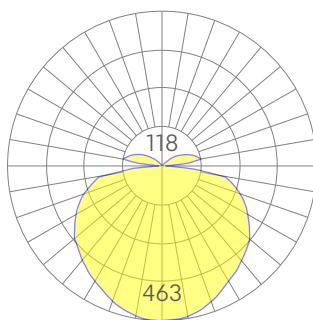

Quad 2ft direct

Our Performance Decorative luminaires offer a variety of decorative forms and sizes suitable for any modern space.

Features

- Power Over Wire system eliminates power cord
- Indirect and direct light distribution
- Specifiable color temperature. CRI > 90, R9 >50
- Custom colors and wood finishes finishes available
- Specifiable dimmable drivers or PoE
- 5 Year, 50,000 hour warranty, damp location rated
- WELL Building Standard compatible [learn more](#)

Dimensions

Optics

low

Representative distribution and peak candela. For other options see order information or IES files [here](#).