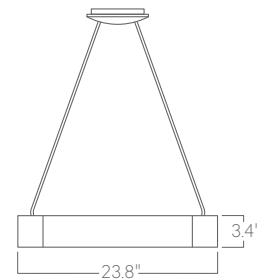

# Quad 2ft direct

Our Performance Decorative luminaires offer a variety of decorative forms and sizes suitable for any modern space.

## Dimensions