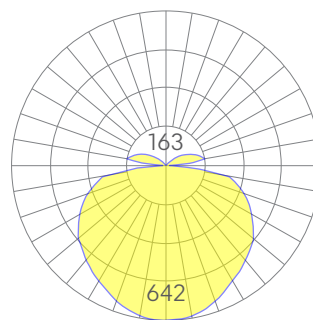

# Quad 2ft direct

Our Performance Decorative luminaires offer a variety of decorative forms and sizes suitable for any modern space.

## Dimensions

## Optics

low

medium

high

Representative distribution and peak candela. For other options see order information or IES files [here](#).