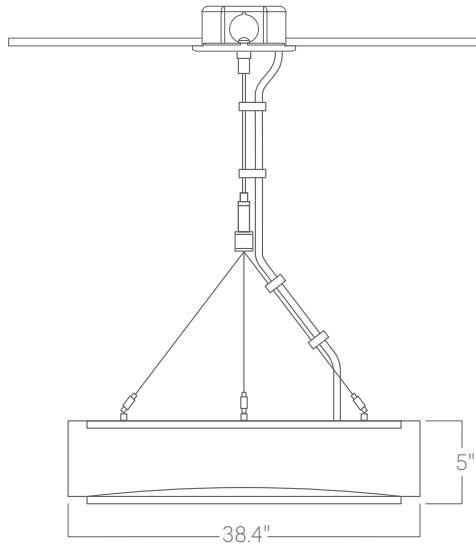

PRD 3ft indirect/direct

Mounting Options

Custom mounting types and ceiling transitions available; consult factory.

Aircraft cable

Pendant stem (4 stems)

Aircraft cable (individual susp. points)

Please consult factory shop drawings for suspension points.