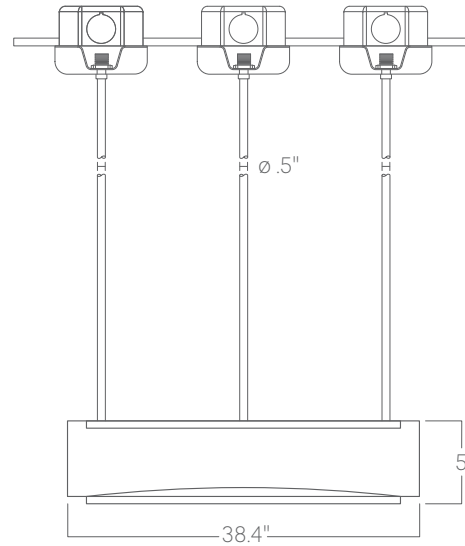

PRD 3ft indirect/direct

Mounting Options

Custom mounting types and ceiling transitions available; consult factory.

Aircraft cable

Pendant stem (4 stems)

Aircraft cable (individual susp. points)

Please consult factory shop drawings for suspension points.