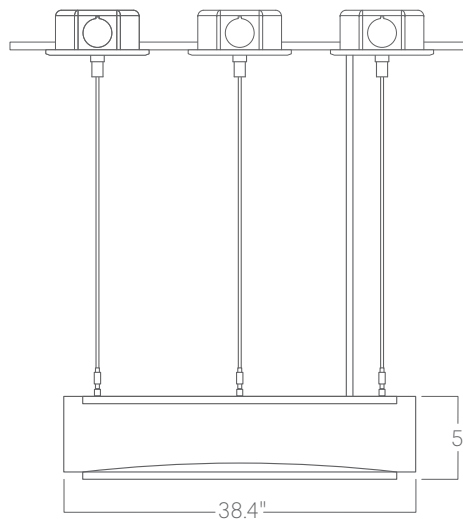

PRD 3ft indirect/direct

Mounting Options

Custom mounting types and ceiling transitions available; consult factory.

Aircraft cable

Pendant stem (4 stems)

Aircraft cable (individual susp. points)

Please consult factory shop drawings for suspension points.