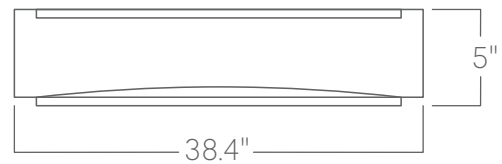

PRD 3ft indirect/direct

Our Performance Decorative luminaires offer a variety of decorative forms and sizes, suitable for any modern space.

Features

- Cold-rolled steel housing
- Specifiable color temperature. CRI > 90, R9 > 50
- Integral, specifiable dimmable drivers or PoE
- Custom colors and wood finishes available
- 5 Year, 50,000 hour warranty, damp location rated
- WELL Building Standard compatible [learn more](#)

Dimensions

Optics

Representative distribution and peak candela. For other options see order information or IES files [here](#).

PRD 3ft indirect/direct

Ordering Information

For each option group below specify one option. If you don't see your preferred option listed, contact us for [help](#).