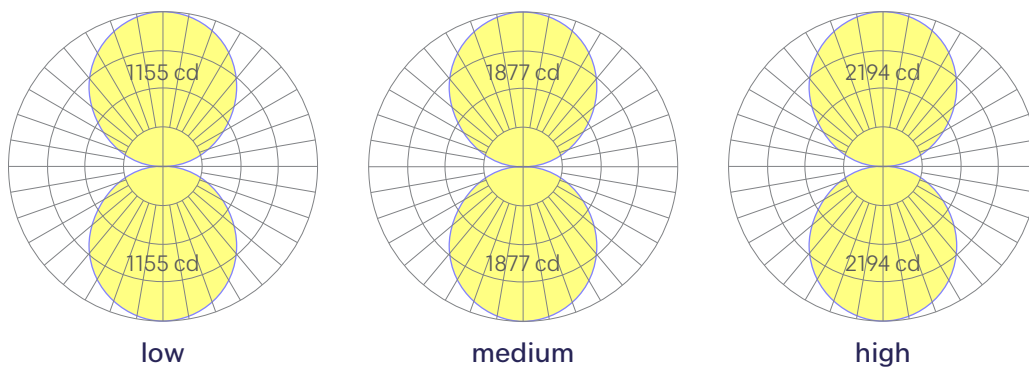

PRD 3ft indirect/direct

Our Performance Decorative luminaires offer a variety of decorative forms and sizes, suitable for any modern space.

Features

- Cold-rolled steel housing
- Specifiable color temperature. CRI > 90, R9 > 50
- Integral, specifiable dimmable drivers or PoE
- Custom colors and wood finishes available
- 5 Year, 50,000 hour warranty, damp location rated
- WELL Building Standard compatible [learn more](#)

Dimensions

Optics

Representative distribution and peak candela. For other options see order information or IES files [here](#).

PRD 3ft indirect/direct

Ordering Information

For each option group below specify one option. If you don't see your preferred option listed, contact us for [help](#).