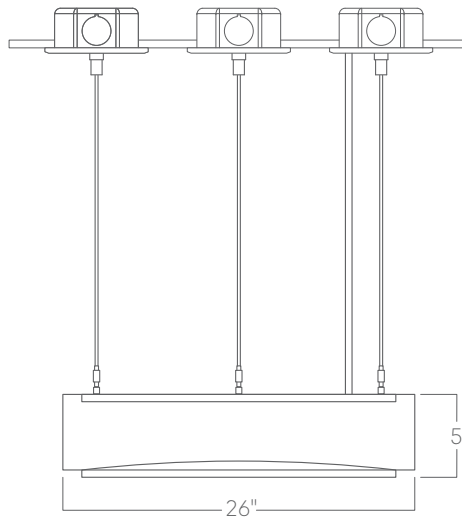

PRD 2ft indirect/direct

Mounting Options

Custom mounting types and ceiling transitions available; consult factory.

Aircraft cable

Pendant stem (3 stems)

Aircraft cable (individual susp. points)

Please consult factory shop drawings for suspension points.