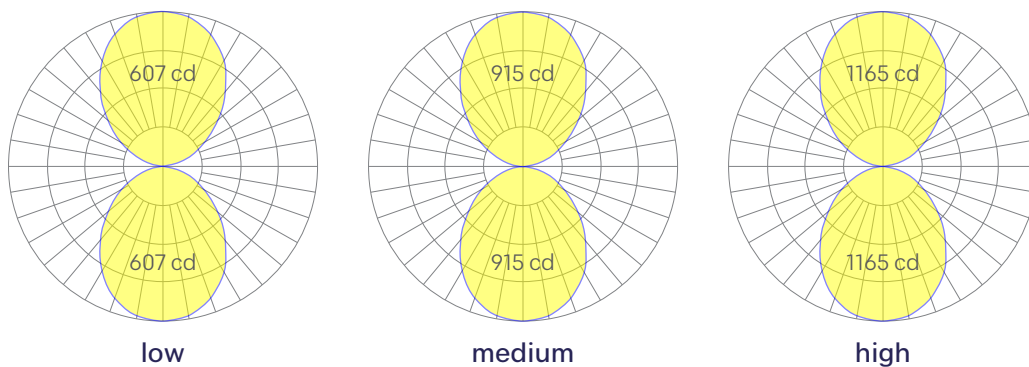

PRD 2ft indirect/direct

Our Performance Decorative luminaires offer a variety of decorative forms and sizes, suitable for any modern space.

Features

- Cold-rolled steel housing
- Specifiable color temperature. CRI > 90, R9 > 50
- Integral, specifiable dimmable drivers or PoE
- Custom colors and wood finishes available
- 5 Year, 50,000 hour warranty, damp location rated
- WELL Building Standard compatible [learn more](#)

Dimensions

Optics

Representative distribution and peak candela. For other options see order information or IES files [here](#).

PRD 2ft indirect/direct

Ordering Information

For each option group below specify one option. If you don't see your preferred option listed, contact us for [help](#).