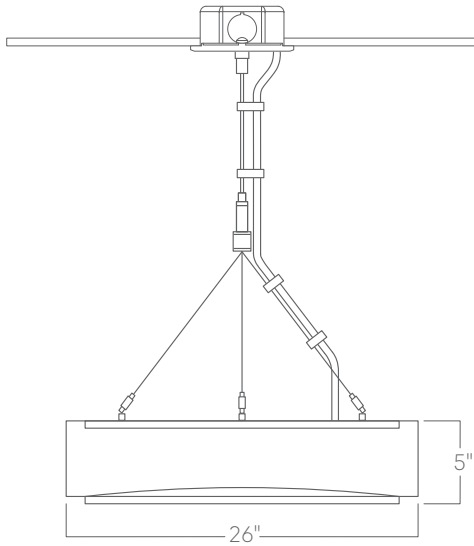

PRD 2ft indirect/direct

Mounting Options

Custom mounting types and ceiling transitions available; consult factory.

Aircraft cable

Pendant stem (3 stems)

Aircraft cable (individual susp. points)

Please consult factory shop drawings for suspension points.