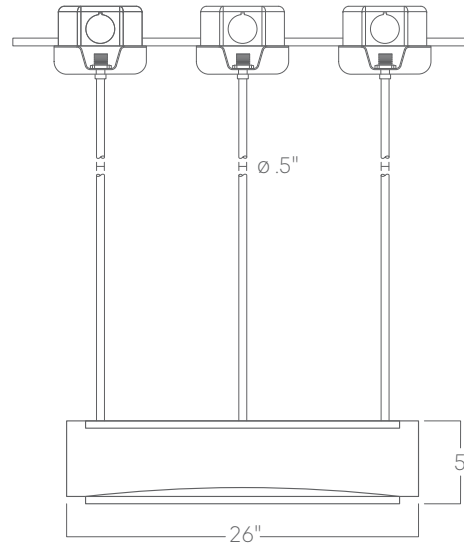

PRD 2ft indirect/direct

Mounting Options

Custom mounting types and ceiling transitions available; consult factory.

Aircraft cable

Pendant stem (3 stems)

Aircraft cable (individual susp. points)

Please consult factory shop drawings for suspension points.