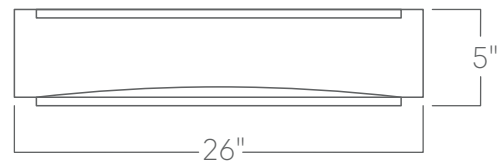

PRD 2ft indirect/direct

Our Performance Decorative luminaires offer a variety of decorative forms and sizes, suitable for any modern space.

Features

- Cold-rolled steel housing
- Specifiable color temperature. CRI > 90, R9 > 50
- Integral, specifiable dimmable drivers or PoE
- Custom colors and wood finishes available
- 5 Year, 50,000 hour warranty, damp location rated
- WELL Building Standard compatible [learn more](#)

Dimensions

Optics

Representative distribution and peak candela. For other options see order information or IES files [here](#).

PRD 2ft indirect/direct

Ordering Information

For each option group below specify one option. If you don't see your preferred option listed, contact us for [help](#).