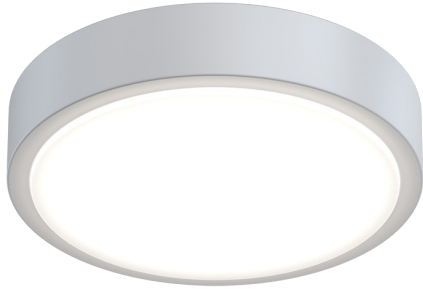

PRD 2ft indirect/direct

Our Performance Decorative luminaires offer a variety of decorative forms and sizes, suitable for any modern space.

Features

- Cold-rolled steel housing
- Specifiable color temperature. CRI > 90, R9 > 50
- Integral, specifiable dimmable drivers or PoE
- Custom colors and wood finishes available
- 5 Year, 50,000 hour warranty, damp location rated
- WELL Building Standard compatible [learn more](#)

Dimensions

Optics

Representative distribution and peak candela. For other options see order information or IES files [here](#).

PRD 2ft indirect/direct

Ordering Information

For each option group below specify one option. If you don't see your preferred option listed, contact us for [help](#).

Optics

Custom opal lens provides excellent diffusion, high transmission, and no LED imaging.

Construction

Cold-rolled steel.

Finishes

All luminaires are finished in high quality polyester powder coating. Our standard color is white. Any RAL color may be specified.